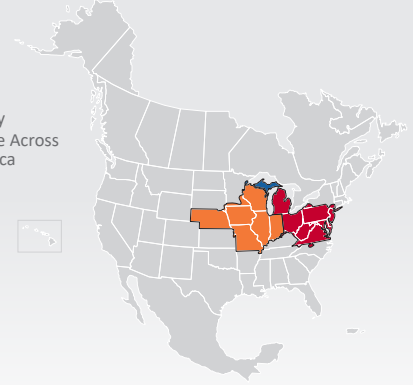

CORE SERVICE AREA

Dohrn Transfer Customer Service

M-F 7:00am-5:00pm CT

Ph: 1-800-747-3507

Email: CustomerService@dohrn.com

Coverage Areas

- Dohrn Transfer
- PITT OHIO
- US Special Delivery
- Seamless Coverage Across All of North America

■ DOHRN TRANSFER CORE SERVICE ○ DOHRN TRANSFER TERMINAL PITT OHIO TERMINAL ▲ US SPECIAL DELIVERY TERMINAL

Note: This map is a representation of transit days to major metro areas in these states. For up-to-date, zip-to-zip transit times, please visit the Dohrn Transfer website at www.dohrn.com