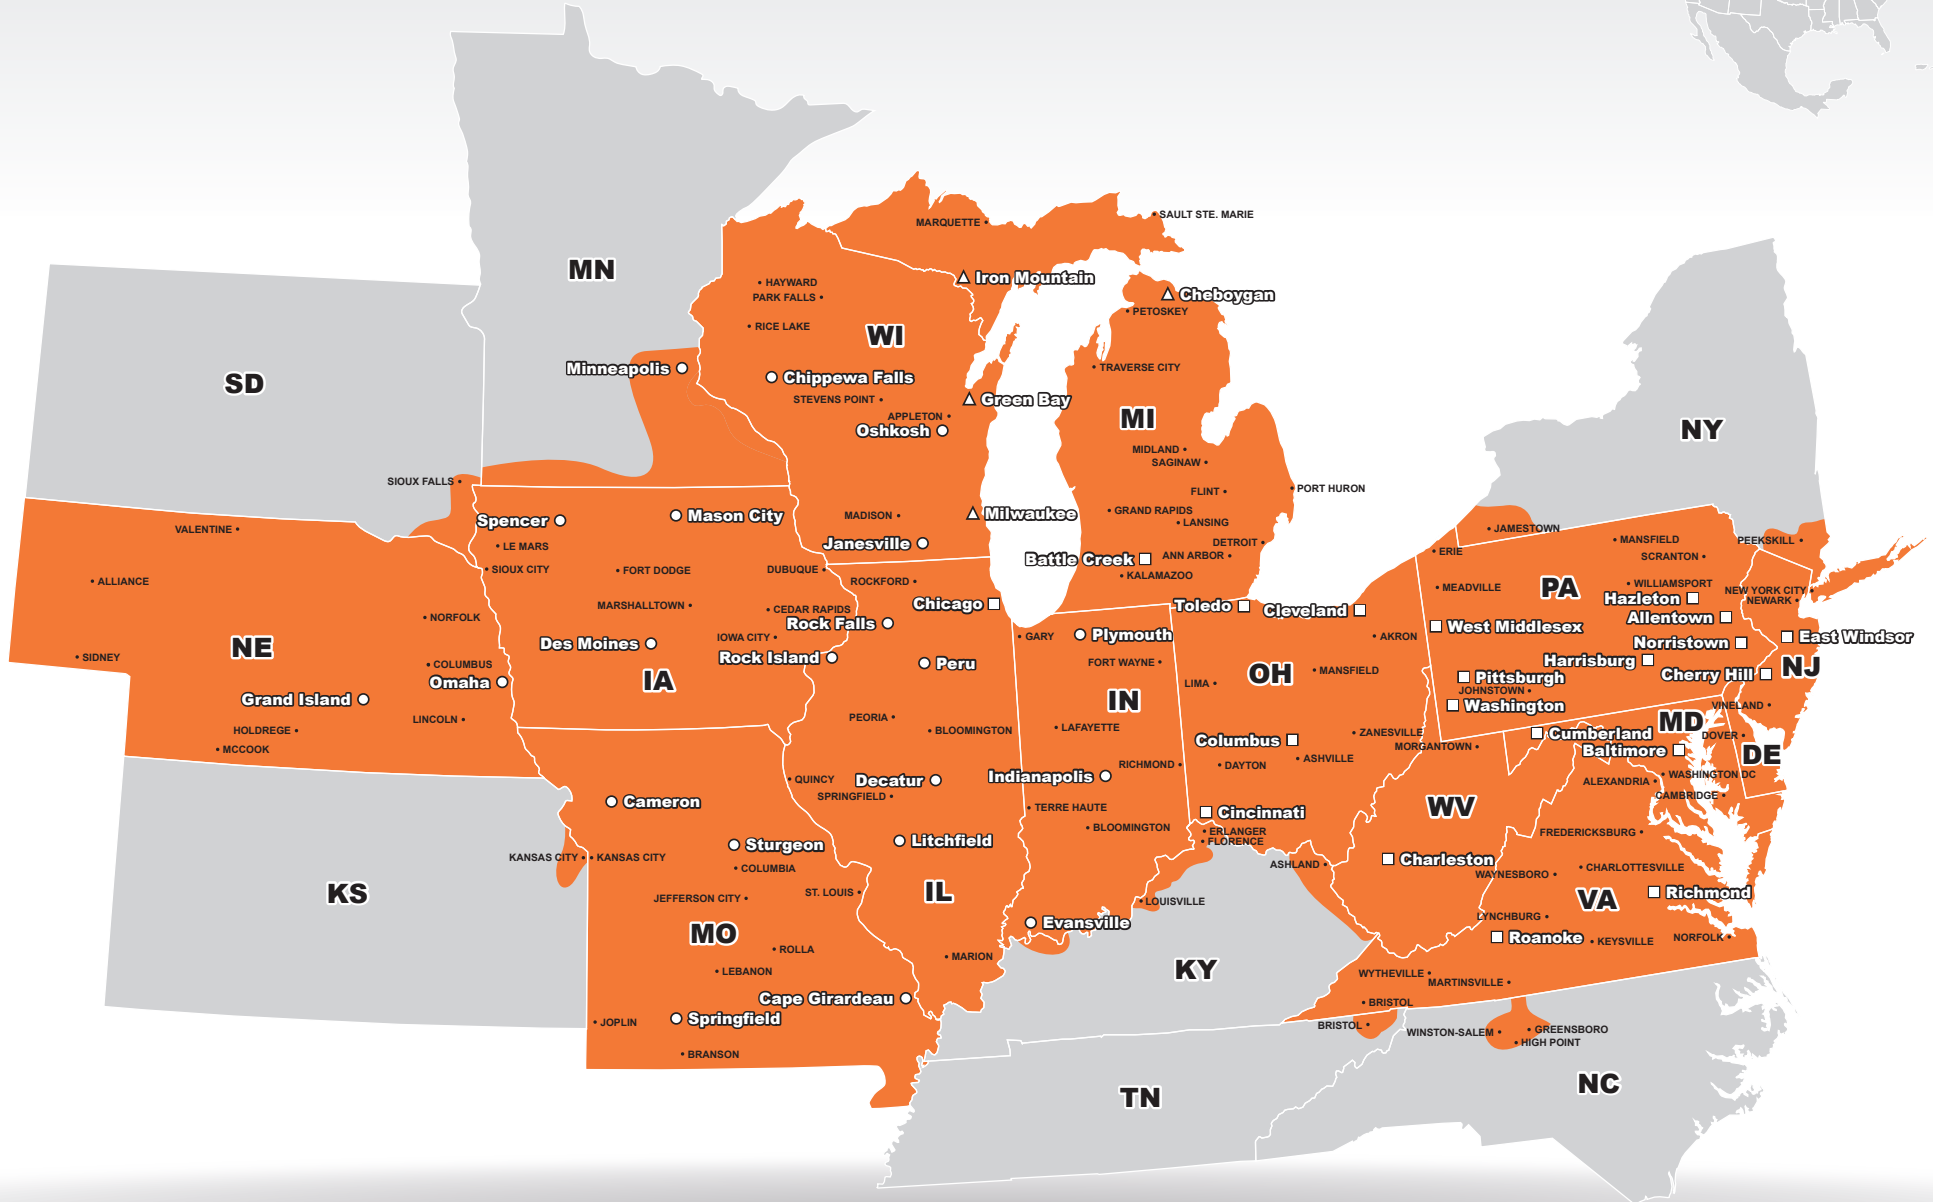

CORE SERVICE AREA

Dohrn Transfer Customer Service

M-F 7:00am-5:00pm CT

Ph: 1-800-747-3507

Email: CustomerService@dohrn.com

Coverage Areas

- Dohrn Transfer
- PITT OHIO
- US Special Delivery
- Seamless Coverage Across All of North America

■ DOHRN TRANSFER CORE SERVICE ○ DOHRN TRANSFER TERMINAL PITT OHIO TERMINAL ▲ US SPECIAL DELIVERY TERMINAL

Note: This map is a representation of transit days to major metro areas in these states. For up-to-date, zip-to-zip transit times, please visit the Dohrn Transfer website at www.dohrn.com