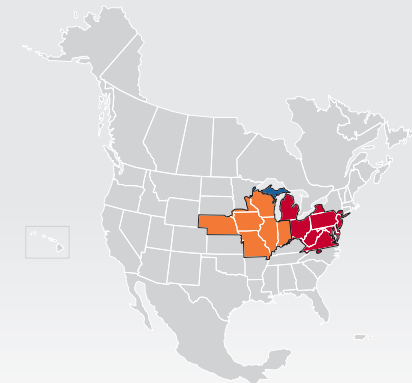

LTL MAP CHICAGO

Peru: 5005 N Plank Road, Peru, IL 61354
 Rock Falls: 1422 W Route 30, Rock Falls, IL 61071
 Pickups: 800-747-3401 | pickups@dohrn.com
 Customer Service: 800-747-3507 | customerservice@dohrn.com
 Rates: 800-747-3506 | rates@dohrn.com

Coverage Areas

- Dohrn Transfer
- PITT OHIO
- US Special Delivery
- Seamless Coverage Across All of North America

DOHRN TRANSFER CORE SERVICE ■ 1 DAY ■ 2 DAYS ■ 3+ DAYS

○ DOHRN TRANSFER TERMINAL □ PITT OHIO TERMINAL △ US SPECIAL DELIVERY TERMINAL

Note: This map is a representation of transit days to major metro areas in these states. For up-to-date, zip-to-zip transit times, please visit the Dohrn Transfer website at www.dohrn.com