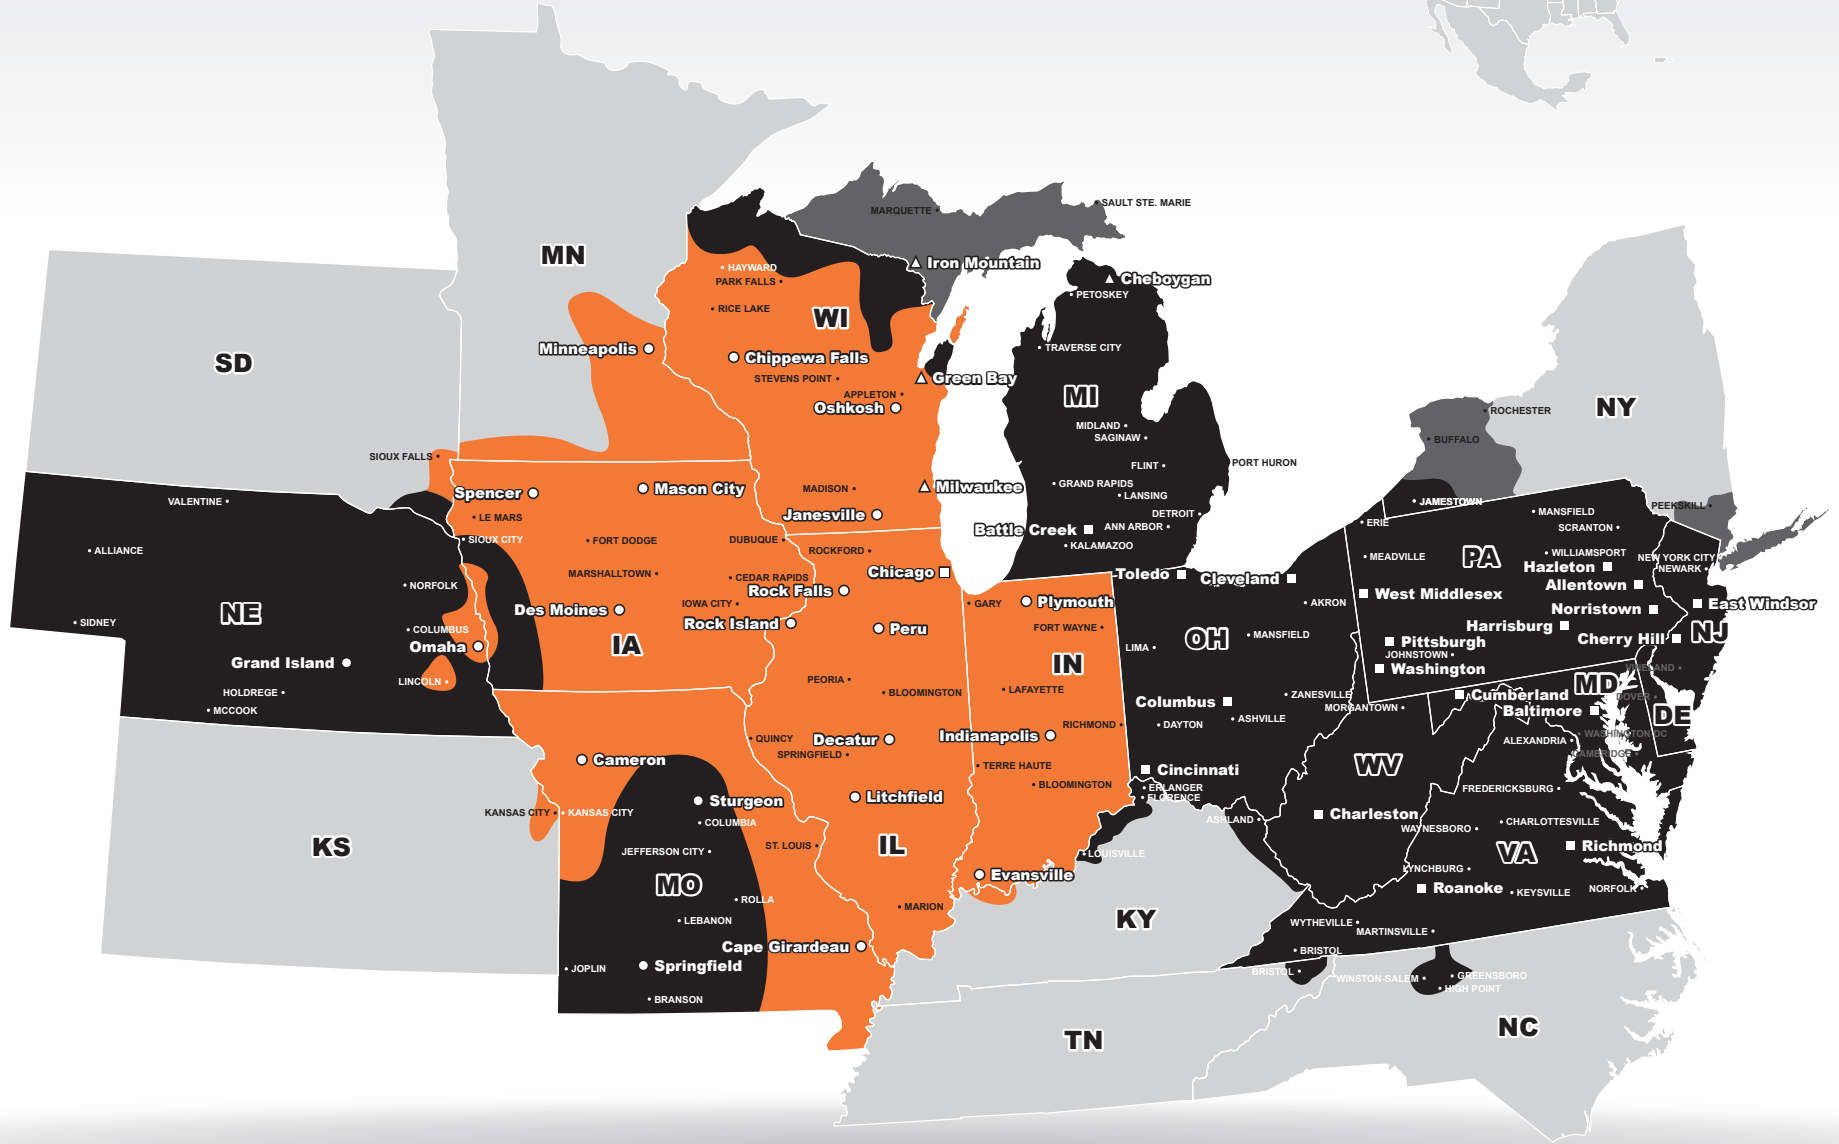

LTL MAP CHICAGO

Peru: 5005 N Plank Road, Peru, IL 61354
 Rock Falls: 1422 W Route 30, Rock Falls, IL 61071
 Pickups: 800-747-3401 | pickups@dohrn.com
 Customer Service: 800-747-3507 | customerservice@dohrn.com
 Rates: 800-747-3506 | rates@dohrn.com

Coverage Areas

- Dohrn Transfer
- PITT OHIO
- US Special Delivery
- Seamless Coverage Across All of North America

DOHRN TRANSFER CORE SERVICE ■ 1 DAY ■ 2 DAYS ■ 3+ DAYS

○ DOHRN TRANSFER TERMINAL □ PITT OHIO TERMINAL △ US SPECIAL DELIVERY TERMINAL

Note: This map is a representation of transit days to major metro areas in these states. For up-to-date, zip-to-zip transit times, please visit the Dohrn Transfer website at www.dohrn.com