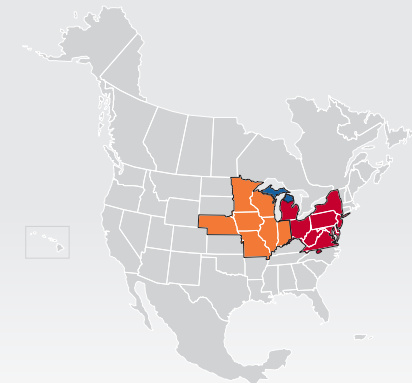

CORE SERVICE AREA

Pickups: 800-747-3401 | pickups@dohrn.com
 Customer Service: 800-747-3507 | customerservice@dohrn.com
 Rates: 800-747-3506 | rates@dohrn.com

Coverage Areas
 ■ Dohrn Transfer
 ■ PITT OHIO
 ■ US Special Delivery
 ■ Seamless Coverage Across All of North America

■ DOHRN TRANSFER CORE SERVICE ○ DOHRN TRANSFER TERMINAL □ PITT OHIO TERMINAL ▲ US SPECIAL DELIVERY TERMINAL

Note: This map is a representation of transit days to major metro areas in these states. For up-to-date, zip-to-zip transit times, please visit the Dohrn Transfer website at www.dohrn.com