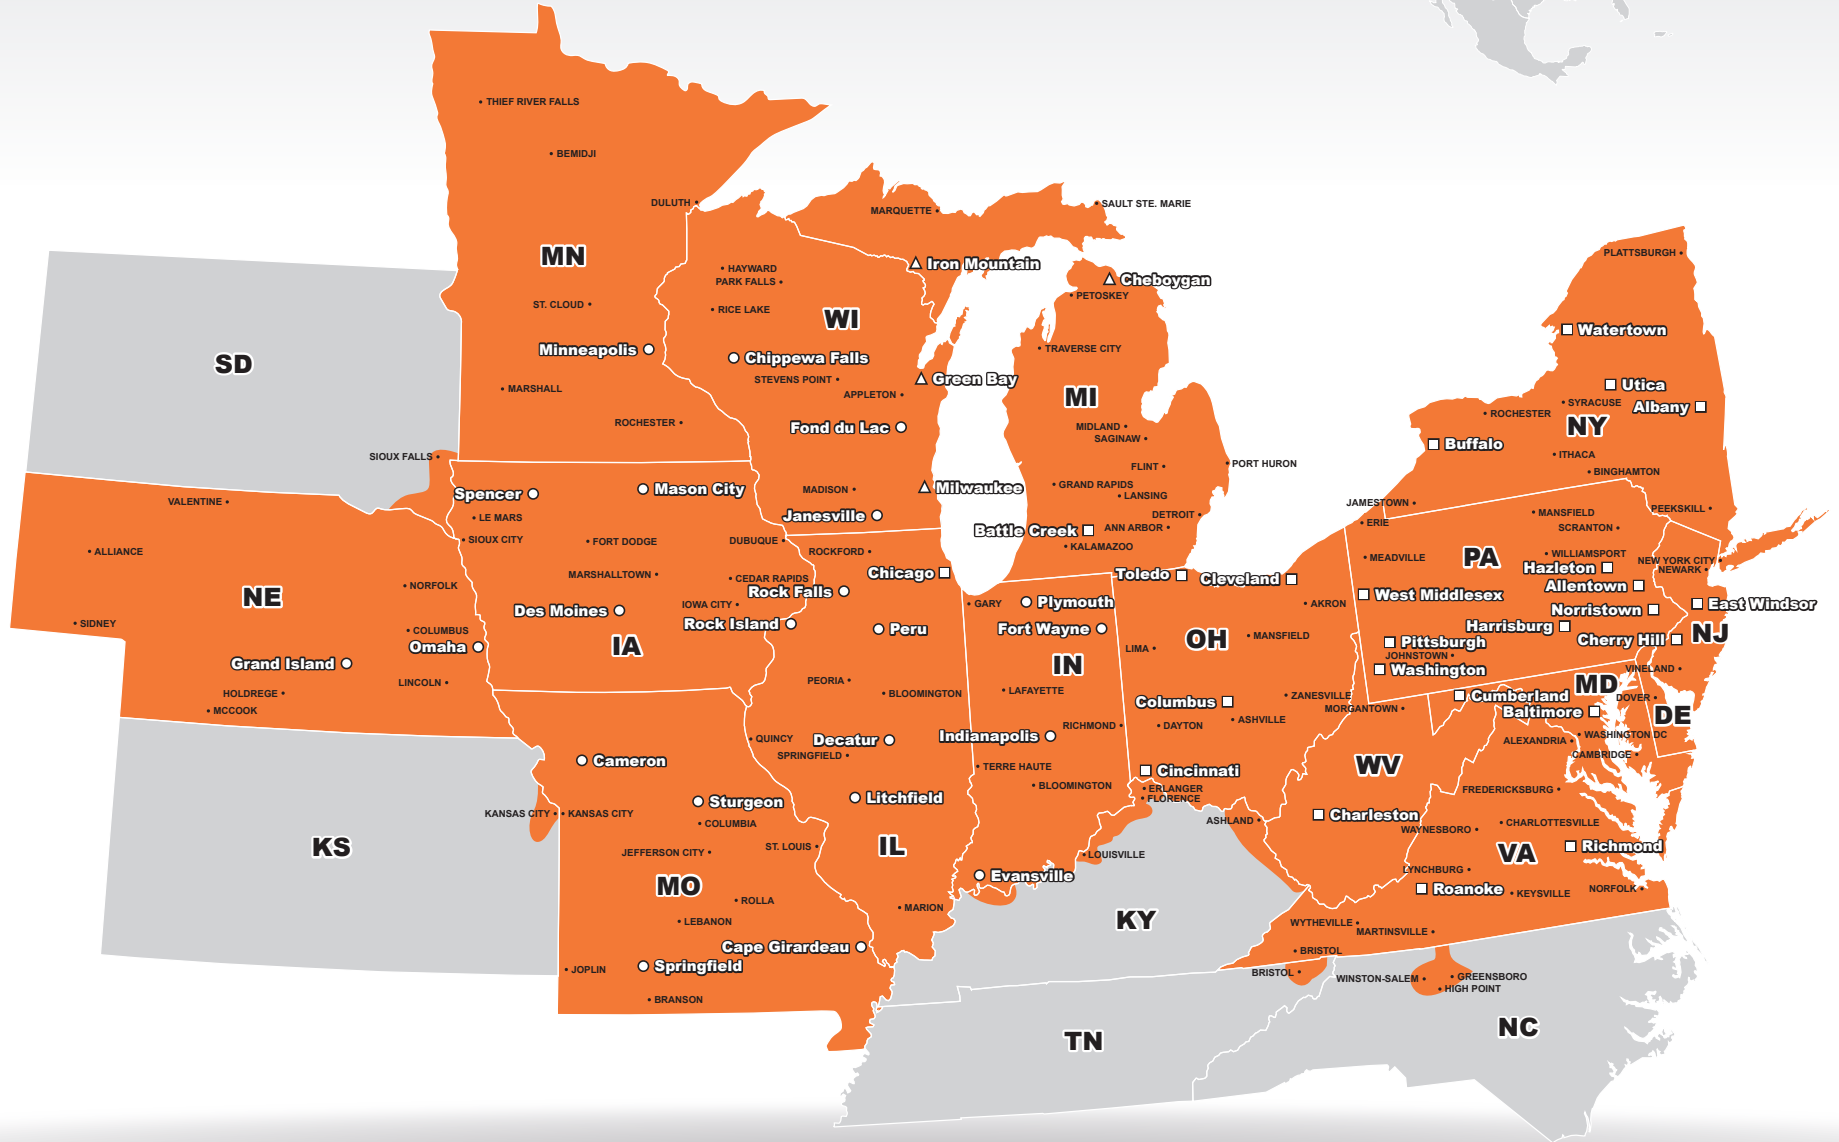

CORE SERVICE AREA

Pickups: 800-747-3401 | pickups@dohrn.com
 Customer Service: 800-747-3507 | customerservice@dohrn.com
 Rates: 800-747-3506 | rates@dohrn.com

Coverage Areas
 ■ Dohrn Transfer
 ■ PITT OHIO
 ■ US Special Delivery
 ■ Seamless Coverage Across All of North America

■ DOHRN TRANSFER CORE SERVICE ○ DOHRN TRANSFER TERMINAL □ PITT OHIO TERMINAL ▲ US SPECIAL DELIVERY TERMINAL

Note: This map is a representation of transit days to major metro areas in these states. For up-to-date, zip-to-zip transit times, please visit the Dohrn Transfer website at www.dohrn.com