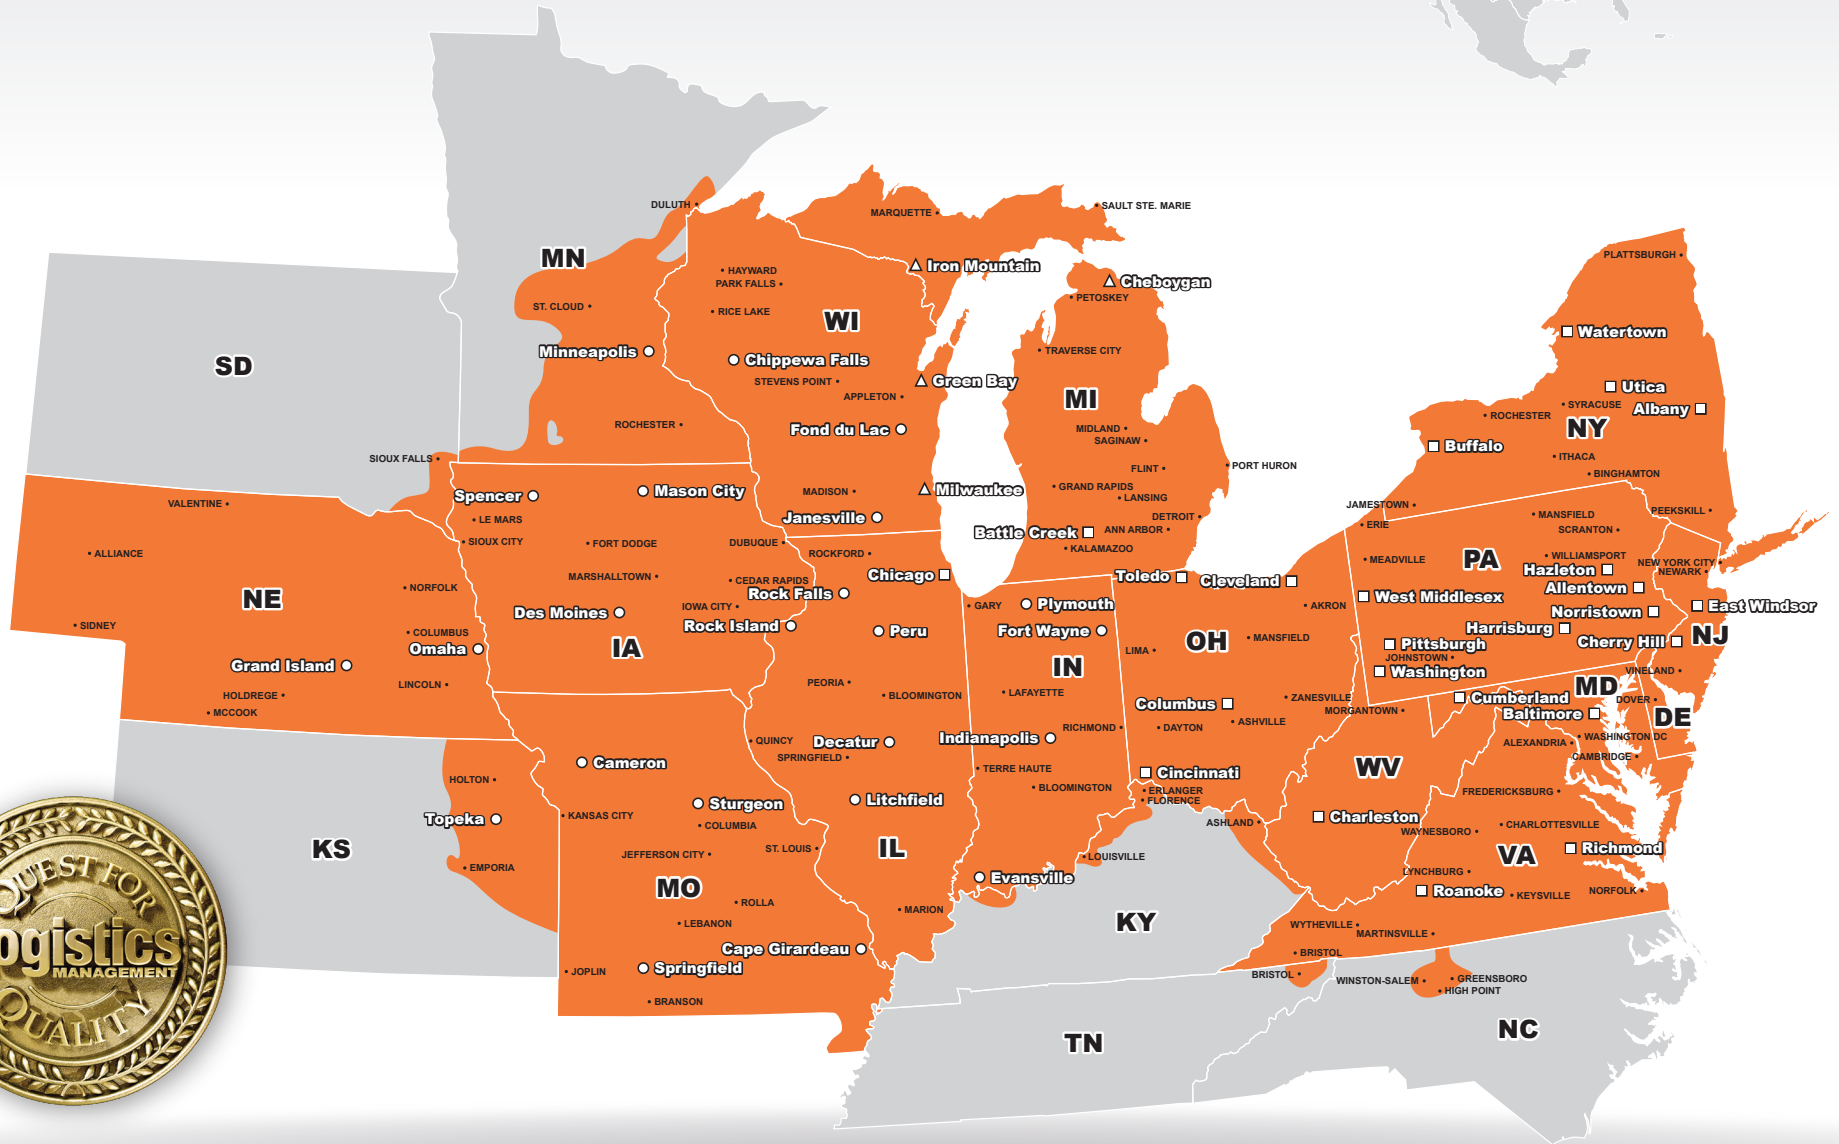

# CORE SERVICE AREA

Pickups: 800-747-3401 | pickups@dohrn.com

Customer Service: 800-747-3507 | customerservice@dohrn.com

Rates: 800-747-3506 | rates@dohrn.com

**Coverage Areas**  
 ■ Dohrn Transfer  
 ■ PITT OHIO  
 ■ US Special Delivery  
 ■ Seamless Coverage Across All of North America

■ DOHRN TRANSFER CORE SERVICE ○ DOHRN TRANSFER TERMINAL □ PITT OHIO TERMINAL ▲ US SPECIAL DELIVERY TERMINAL

Note: This map is a representation of transit days to major metro areas in these states. For up-to-date, zip-to-zip transit times, please visit the Dohrn Transfer website at [www.dohrn.com](http://www.dohrn.com)