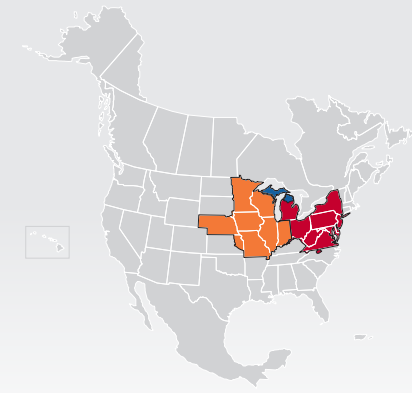

# CORE SERVICE AREA

Pickups: 800-747-3401 | pickups@dohrn.com

Customer Service: 800-747-3507 | customerservice@dohrn.com

Rates: 800-747-3506 | rates@dohrn.com

**Coverage Areas**  
 ■ Dohrn Transfer  
 ■ PITT OHIO  
 ■ US Special Delivery  
 ■ Seamless Coverage Across All of North America

■ DOHRN TRANSFER CORE SERVICE ○ DOHRN TRANSFER TERMINAL □ PITT OHIO TERMINAL ▲ US SPECIAL DELIVERY TERMINAL

Note: This map is a representation of transit days to major metro areas in these states. For up-to-date, zip-to-zip transit times, please visit the Dohrn Transfer website at [www.dohrn.com](http://www.dohrn.com)